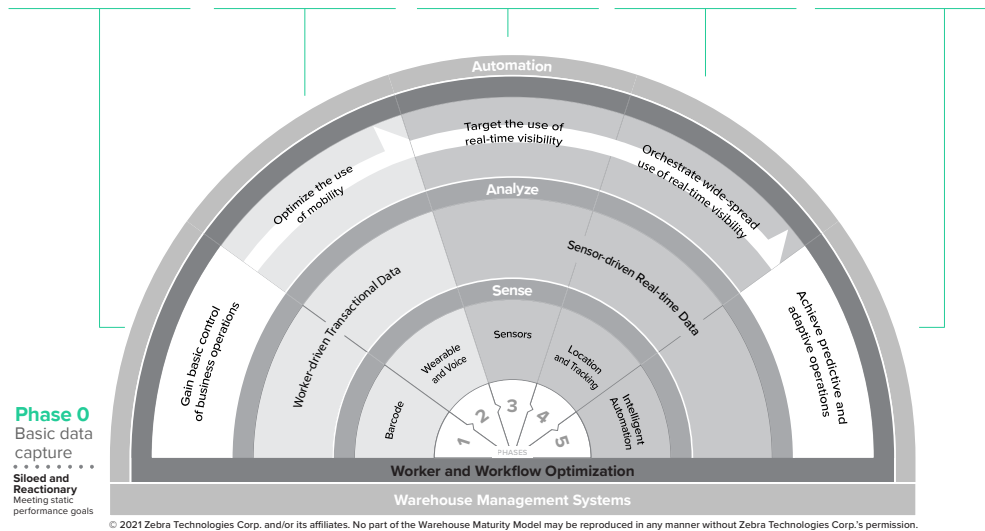

Your Most Accurate Inventory Yet

With solutions that give you visibility

The accelerated pace of e-commerce, paired with customers' on-demand expectations, is driving an urgent need to prioritize inventory visibility to constantly know the quantity, condition and utilization of goods and assets. To keep pace, you need every worker visible, connected and optimally utilized. Augment your workforce with the right technology and tools, purpose-built for your environments for faster fulfillment. Strategically power your way forward with the Zebra Warehouse Maturity Model to achieve your goals.

Boost Inventory Accuracy

for increased productivity and asset utilization

 <p>Phase 1</p> <p>Move away from paper processes and capture cycle counts digitally--eliminate the duplication of effort.</p>  <p>Android™ Handheld Mobile Computers with All-Touch Terminal Emulation, Ultra-rugged Scanners and Zebra DNA productivity tools.</p>	 <p>Phase 2</p> <p>More cycle counting per shift with ergonomic scanning, large intuitive touch screen and team communication. Replace damaged or lost labels on the spot.</p>  <p>Touch Computer, Mobile Printer, Zebra Workforce Connect™.</p>	 <p>Phase 3</p> <p>Eliminate counting errors from the start by automating data capture for critical inbound processes.</p>  <p>Zebra Fixed and Handheld RFID Readers and Printer/Encoders.</p>	 <p>Phase 4</p> <p>Gain nearly 100% location-level accuracy for goods and returnable assets for a broad area.</p>  <p>ATR7000 RTLS Reader, Zebra MotionWorks™ Warehouse* and Zebra MotionWorks™ Asset.</p>	 <p>Phase 5</p> <p>Go beyond counting inventory. Data fused together, gives front-line cycle counters the full picture of the state of the inventory.</p>  <p>Partner or customer applications, Zebra Data Services APIs.</p>
--	---	---	---	--