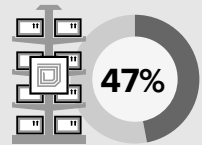

Did you Know?

of warehouse decision makers report the use of **RFID for cycle count** and inventory validation today.

Source: Warehousing Vision Study research, Zebra Technologies, 2019